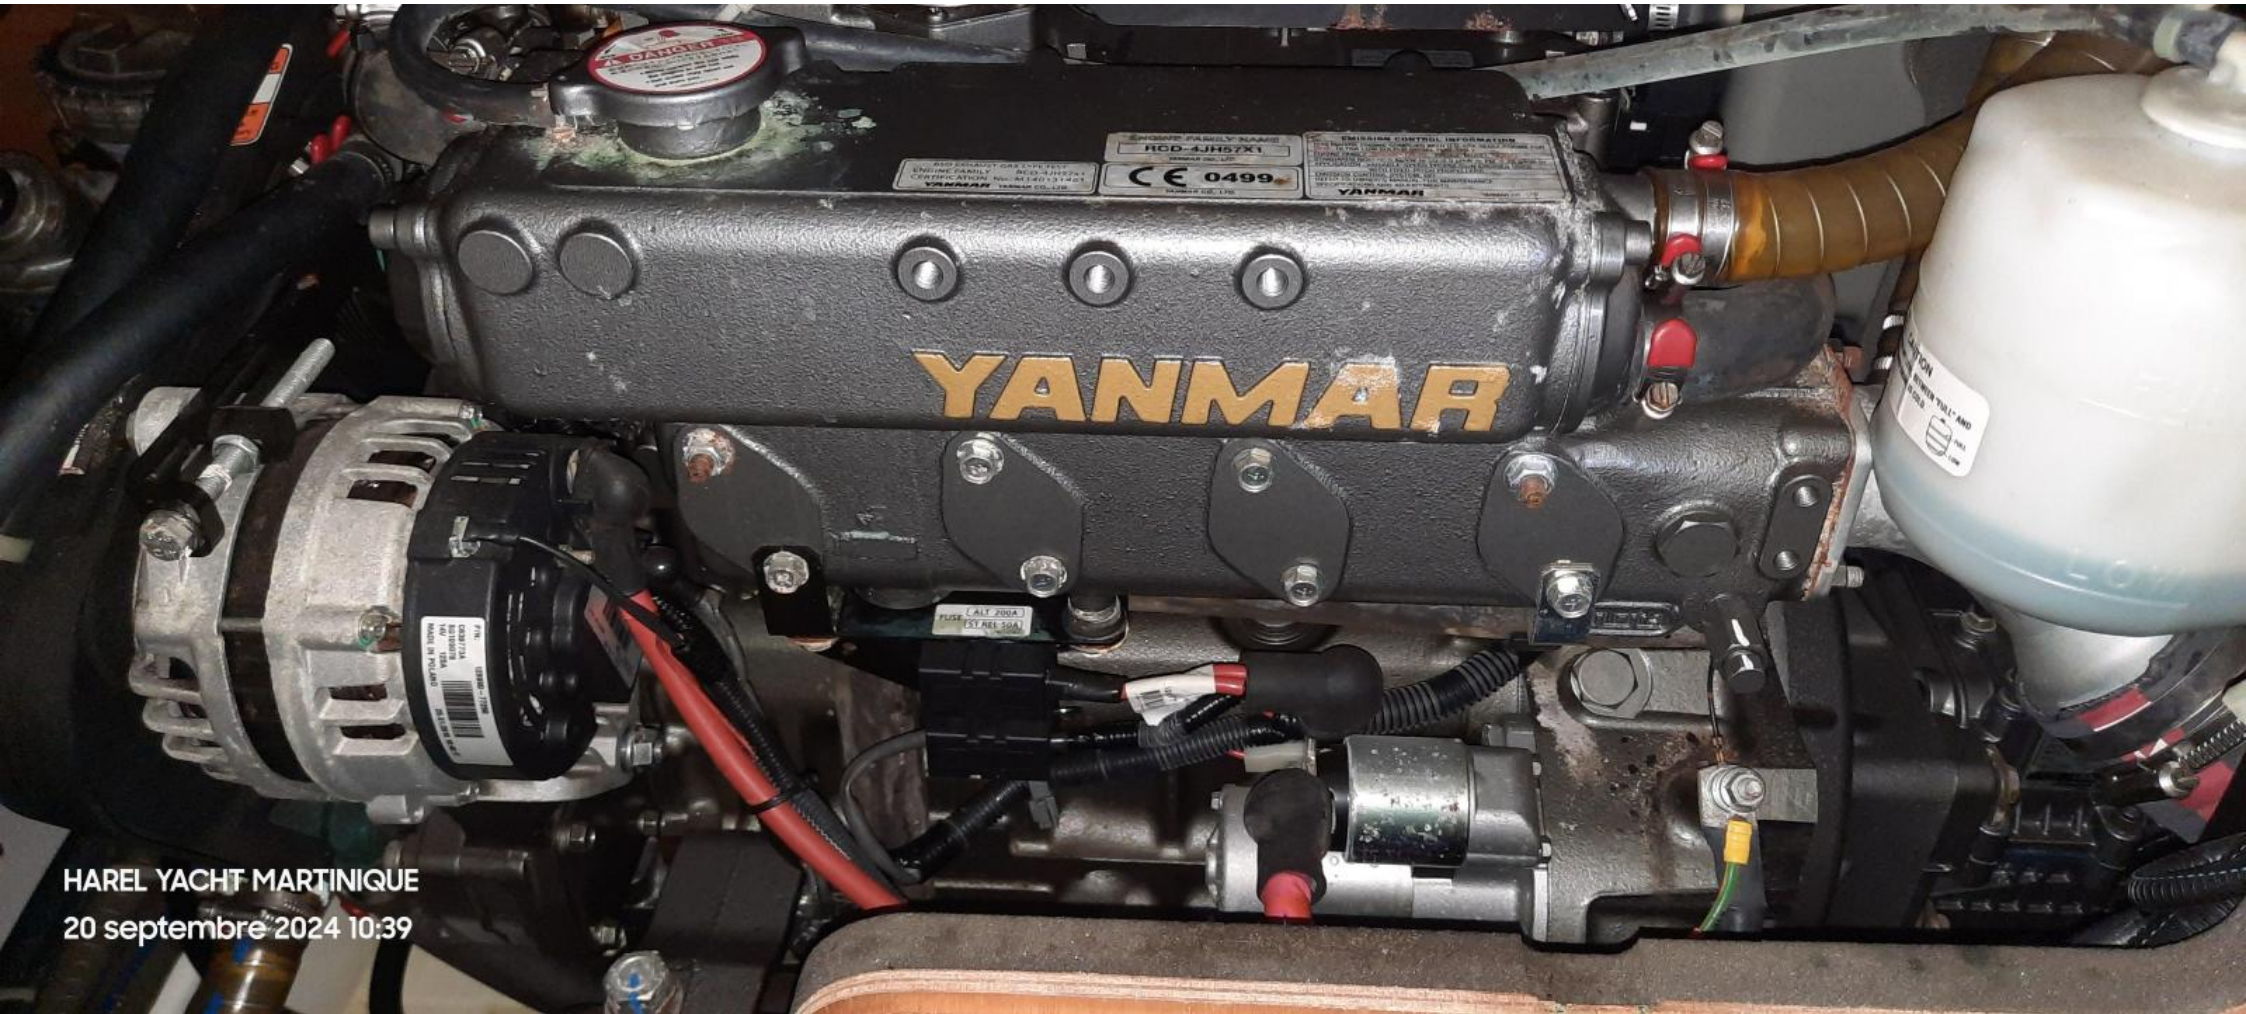

HAREL YACHT MARTINIQUE
20 septembre 2024 10:39