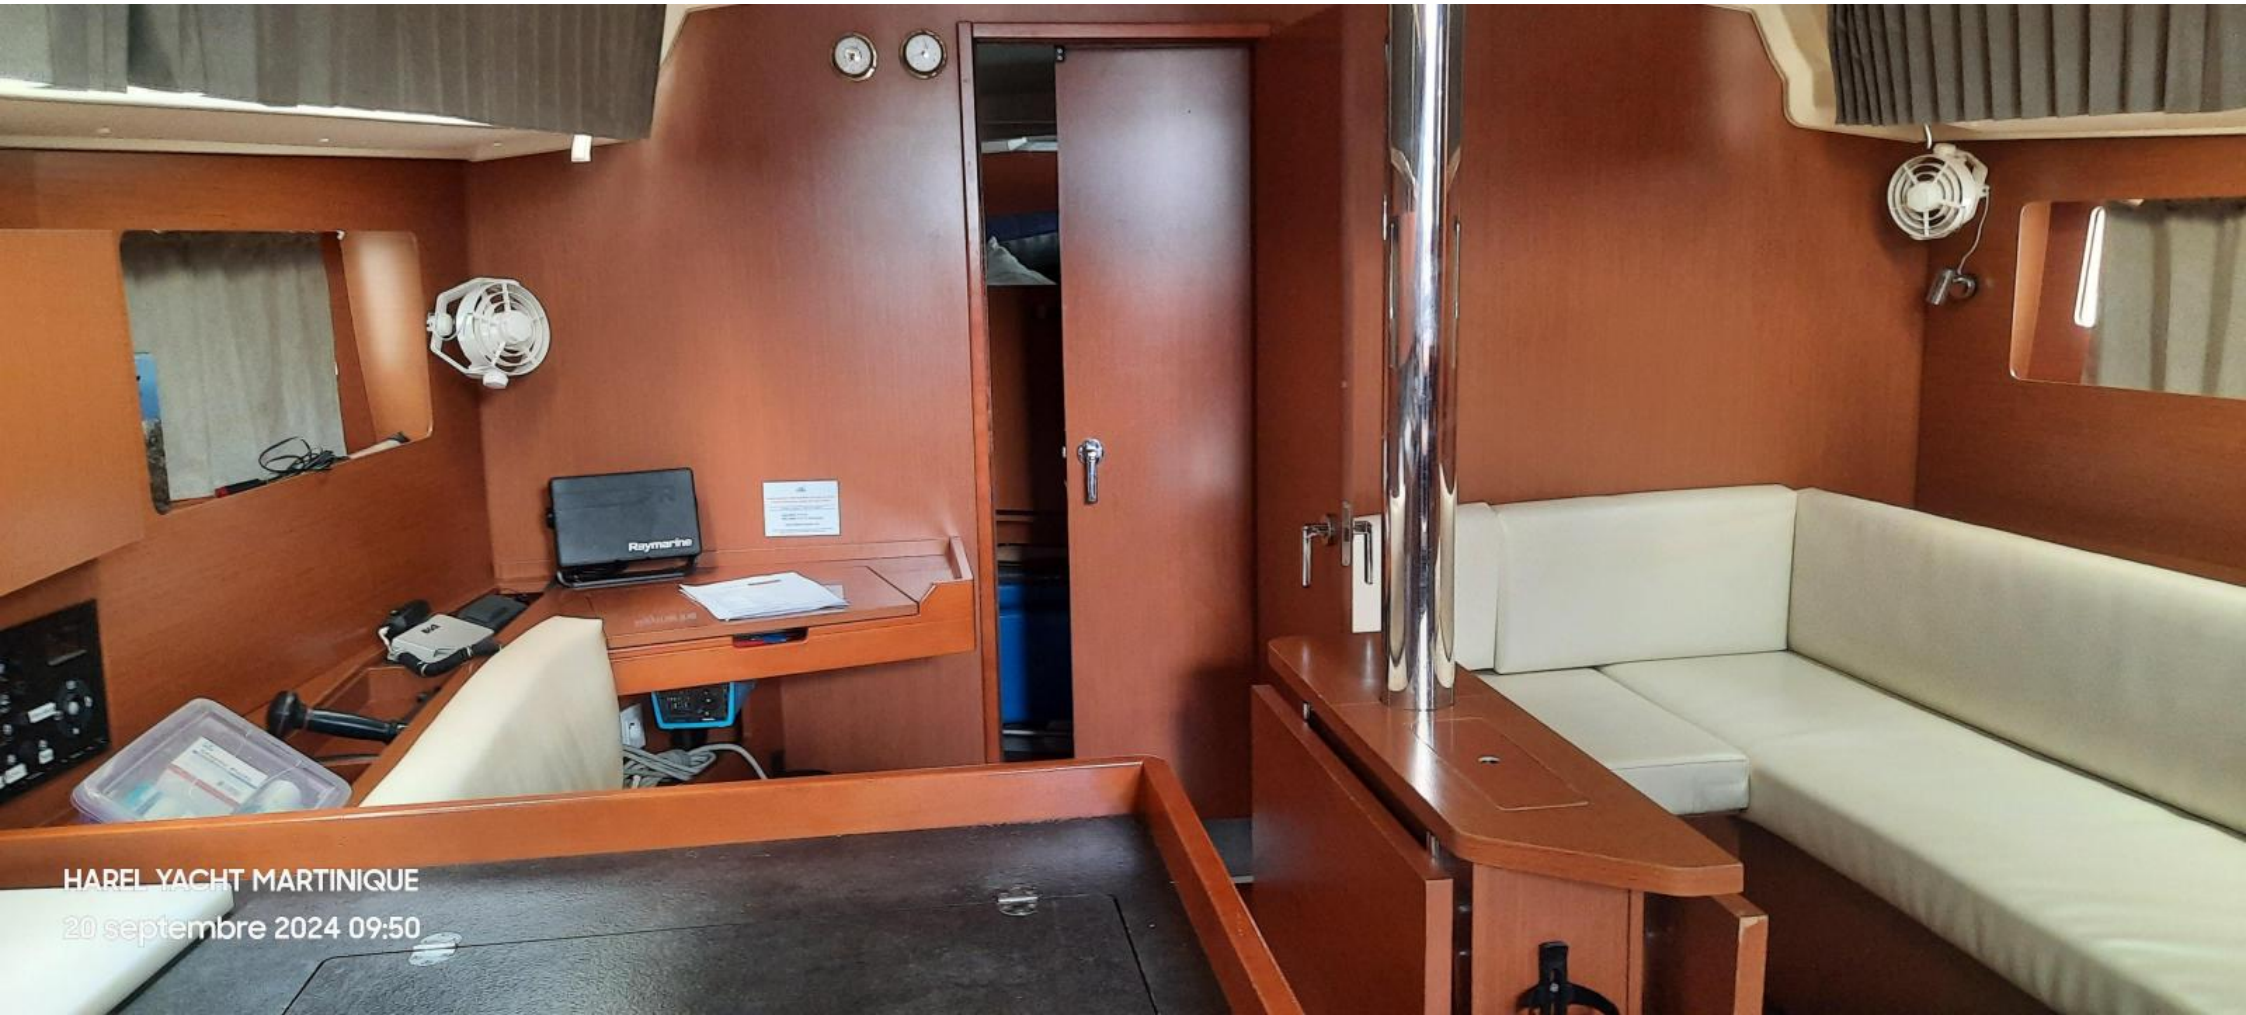

HAREL YACHT MARTINIQUE
20 septembre 2024 09:50